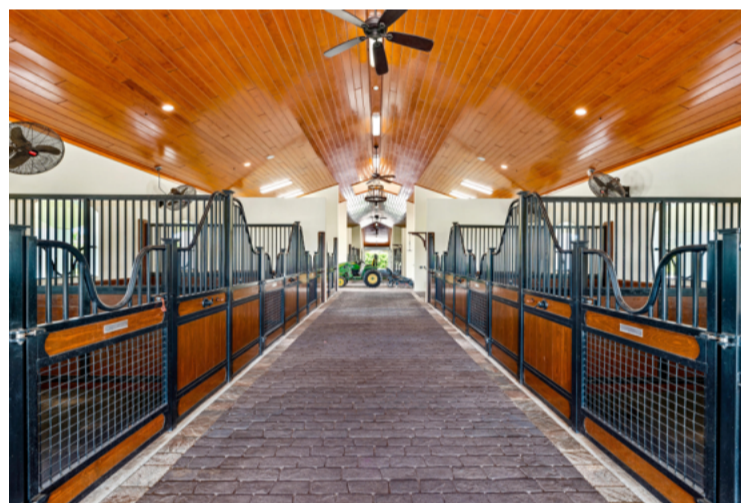

PROVIDING THE HIGHEST LEVEL OF PROFESSIONAL REAL ESTATE SERVICE
FOR THE GLOBAL EQUESTRIAN COMMUNITY

elliman.com

[View Sale Properties](#)

[View Rental Properties](#)

[Palm Beach Polo Club](#)

[Contact Martha](#)